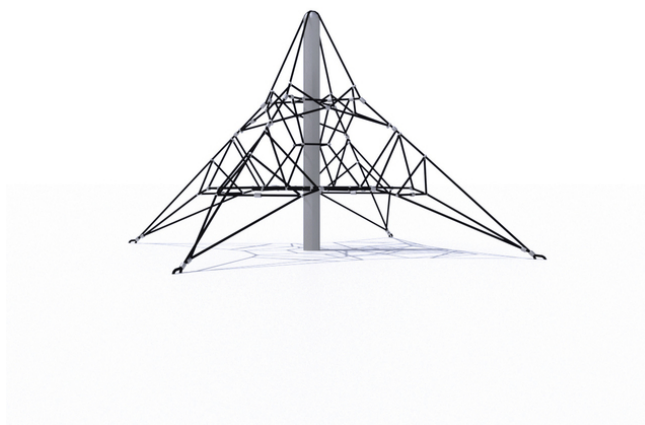

### Active 2000-s

#### Description of play elements

Net pyramid

<b>No. number</b>	TP-0020-01
<b>Age group</b>	3 - 7
<b>Size (m)</b>	3,4 x 3,4 x 2,0
<b>Required area (m)</b>	7,0 x 7,0
<b>Fall-absorbing surface (m<sup>2</sup>)</b>	23,5
<b>Max. fall height (m)</b>	0,5