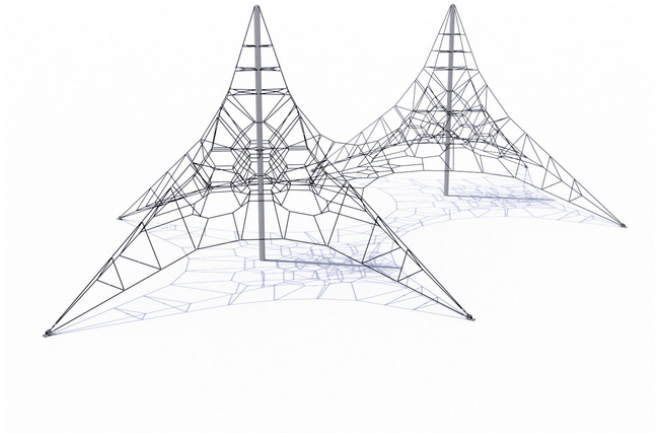

Tay Play

Active 5000-twin

Description of play elements

two interconnected quadrilateral climbing nets

No. number	TP-0050-02
Age group	5-14
Size (m)	9,8 x 17,9 x 5,0
Required area (m)	13,5 x 21,6
Fall-absorbing surface (m²)	155
Max. fall height (m)	1,07

The visualisations are informative.