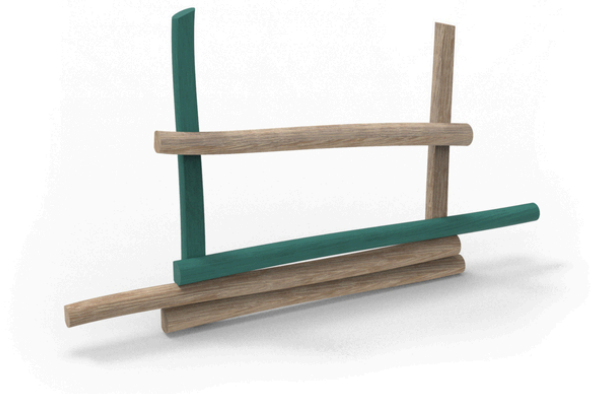

#### Description of play elements

4x horizontal acacia wood prism, 2x acacia wood stand

No. number	AG-0016-00
Size (m)	3,1x0,3x1,8
Max. fall height (m)	1,2

The visualisations are informative.