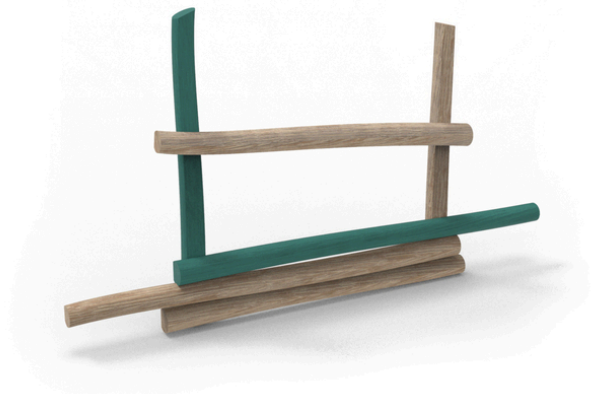

4x horizontal acacia wood prism, 2x acacia wood stand

No. number	AG-0016-00
Size (m)	3,1x0,3x1,8
Max. fall height (m)	1,2

The visualisations are informative.