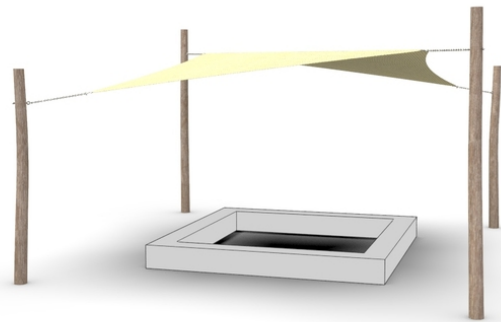

4x acacia stand, 1x shading tarp

No. number	WD-0234-00
-------------------	------------

The visualisations are informative.