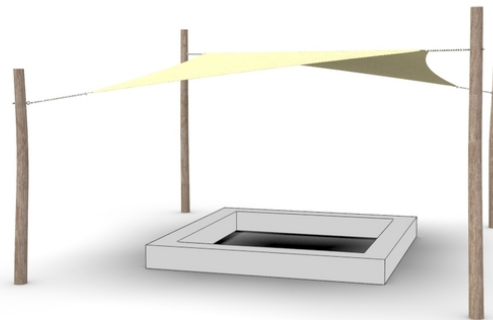

4x acacia stand, 1x shading tarp

No. number

WD-0234-00

The visualisations are informative.