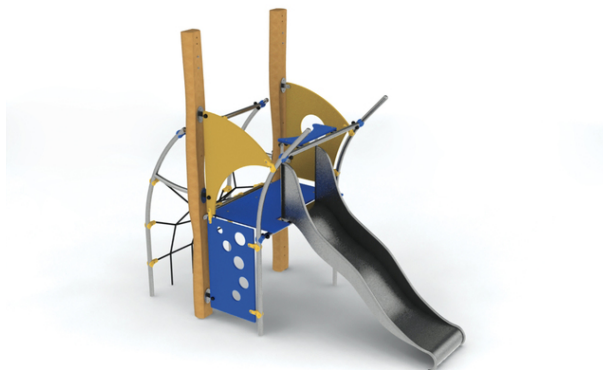

1x climbing tower construction, 1x stainless slide, 1x perforated climbing wall, 1x rope climb

No. number	RR-0139-00
Age group	3 - 14
Size (m)	2,8 x 1,2 x 2,4
Required area (m)	6,3 x 4,2
Fall-absorbing surface (m²)	21
Max. fall height (m)	0,95
Number of users	5