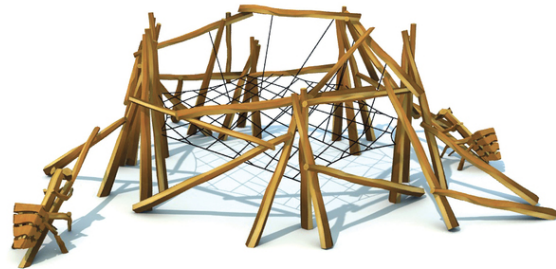

ants, horizontal net, vertical ropes, horizontal, vertical and inclined posts,

No. number	BA-0402-00
Age group	6-14
Size (m)	9,0x8,0x3,0
Required area (m)	12,1x10,6
Fall-absorbing surface (m ²)	106
Max. fall height (m)	2,2
Number of users	15