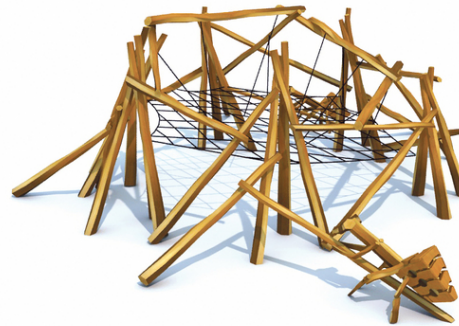

ants, horizontal net, vertical ropes, horizontal, vertical and inclined posts,

No. number	BA-0402-00
Age group	6-14
Size (m)	9,0x8,0x3,0
Required area (m)	12,1x10,6
Fall-absorbing surface (m ²)	106
Max. fall height (m)	2,2
Number of users	15