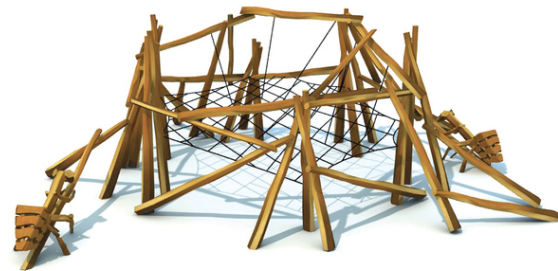

Description of play elements

ants, horizontal net, vertical ropes, horizontal, vertical and inclined posts,

No. number	BA-0402-00
Age group	6-14
Size (m)	9,0x8,0x3,0
Required area (m)	12,1x10,6
Fall-absorbing surface (m ²)	106
Max. fall height (m)	2,2
Number of users	15