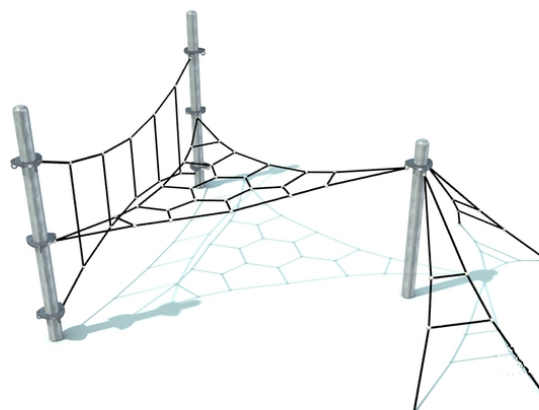

Pipe Age

Araknea 10

Description of play elements

System of two triangular nets with honeycomb strings, vertical nets with toehold and grips in variable heights and two triangular rope climb outs, stretched...

The visualisations are informative.