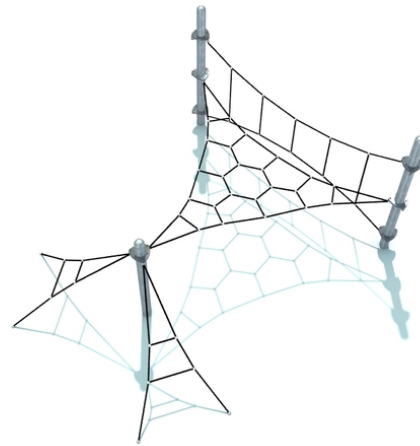

## Pipe Age

### Araknea 10

#### Description of play elements

System of two triangular nets with honeycomb strings, vertical nets with toehold and grips in variable heights and two triangular rope climb outs, stretched...

The visualisations are informative.