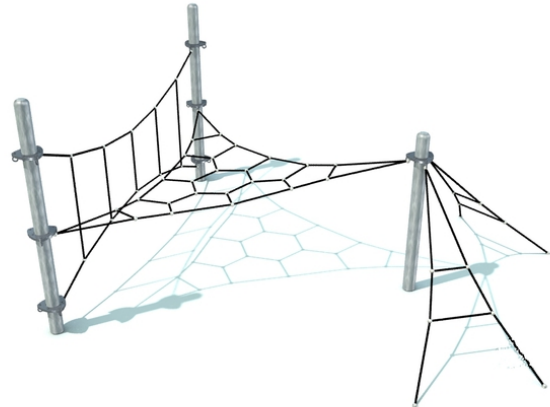

## Pipe Age

#### Description of play elements

System of two triangular nets with honeycomb strings, vertical nets with toehold and grips in variable heights and two triangular rope climb outs, stretched...

The visualisations are informative.