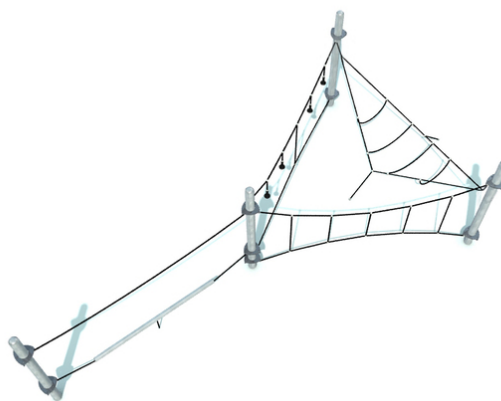

Modular climbing stone with various levels of difficulty, build with geometrical particles, jointed in a space shape, one high level

No. number	LP-0023-00
Age group	3 - 14
Size (m)	6,5 x 3,0 x 1,6
Required area (m)	9,1 x 6,0
Fall-absorbing surface (m ²)	35
Max. fall height (m)	0,95
Number of users	9