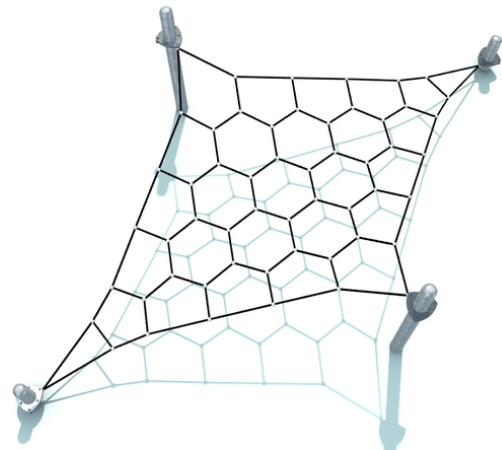

Rhombus curved net with a honeycomb strings stretched out among four bearing props

No. number	LP-0002-00
Age group	3 - 14
Size (m)	5,2 x 3,0 x 1,6
Required area (m)	8,2 x 6,0
Fall-absorbing surface (m²)	32
Max. fall height (m)	0,95
Number of users	10