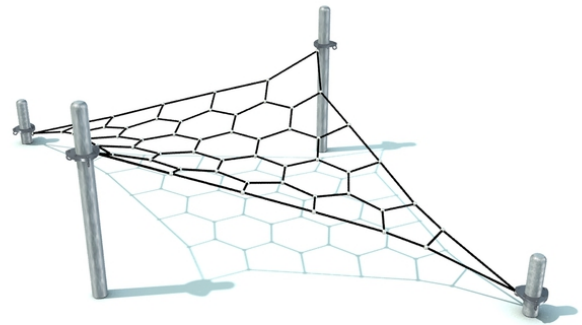

Rhombus curved net with a honeycomb strings stretched out among four bearing props

No. number	LP-0002-00
Age group	3 - 14
Size (m)	5,2 x 3,0 x 1,6
Required area (m)	8,2 x 6,0
Fall-absorbing surface (m²)	32
Max. fall height (m)	0,95
Number of users	10