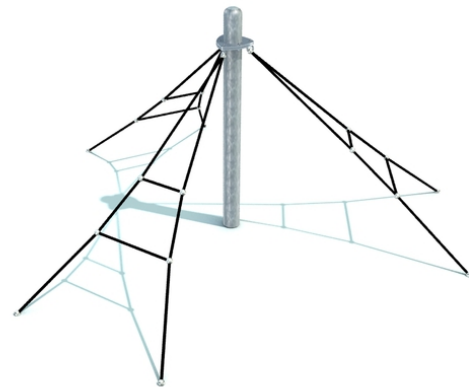

Three triangular rope climb outs on a central bearing prop

No. number	LP-0005-00
Age group	3 - 14
Size (m)	2,6 x 3,0 x 1,6
Required area (m)	4,7 x 5,0
Fall-absorbing surface (m²)	18
Max. fall height (m)	0,95
Number of users	3