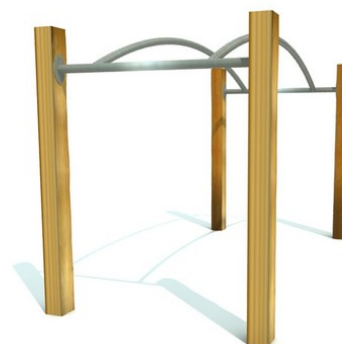

Rob Roy Natura

Ark 2

Description of play elements

4x acacia stand, 1x bent bars

No. number	RR-0441-00
Age group	3 - 14
Size (m)	2,5 x 1,2 x 1,5
Required area (m)	6,4 x 5,1
Fall-absorbing surface (m²)	29
Max. fall height (m)	1,5
Number of users	1