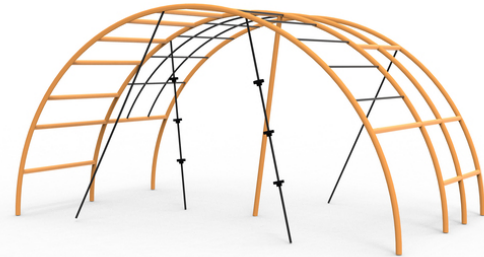

1x arched metal climbing frame with pipe and rope crossbars, 1x ground anchored rope, 2x ground anchored rope with holds, 1x vertical ground anchored bar

No. number	RE-0010-00
Age group	3 - 14
Size (m)	3,5 x 2,0 x 1,8
Required area (m)	6,5 x 5,5
Fall-absorbing surface (m²)	31
Max. fall height (m)	1,8
Number of users	8