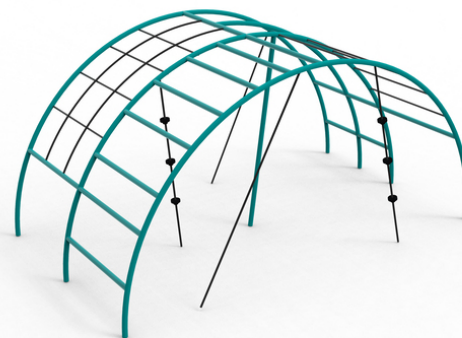

## Retro

### Arko

#### Description of play elements

1x arched metal climbing frame with pipe and rope crossbars, 1x ground anchored rope, 2x ground anchored rope with holds, 1x vertical ground anchored bar

The visualisations are informative.