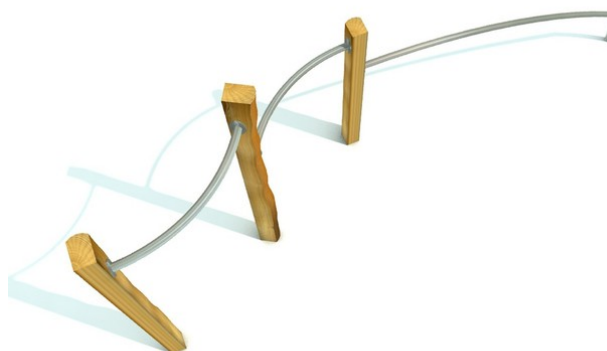

Rob Roy Natura

Barul 3

Description of play elements

3x acacia stand, 2x trapeze bar, 1x low bent trapeze bar

No. number	RR-0482-00
Age group	3 - 14
Size (m)	4,1 x 1,1 x 2,1
Required area (m)	7,3 x 4,2
Fall-absorbing surface (m²)	22
Max. fall height (m)	1,8
Number of users	4

The visualisations are informative.