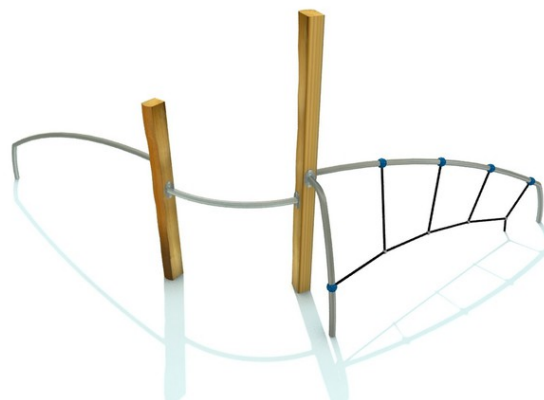

Description of play elements

2x acacia stand, 1x trapeze bar, 1x low bent trapeze bar,
1x net wing

No. number	RR-0483-00
Age group	3 - 14
Size (m)	4,4 x 3,0 x 2,1
Required area (m)	7,4 x 6,0
Fall-absorbing surface (m ²)	25
Max. fall height (m)	0,95
Number of users	5