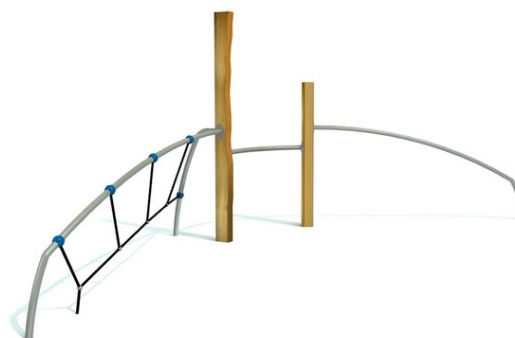

Description of play elements

2x acacia stand, 1x trapeze bar, 1x low bent trapeze bar,
1x net wing

No. number	RR-0483-00
Age group	3 - 14
Size (m)	4,4 x 3,0 x 2,1
Required area (m)	7,4 x 6,0
Fall-absorbing surface (m ²)	25
Max. fall height (m)	0,95
Number of users	5