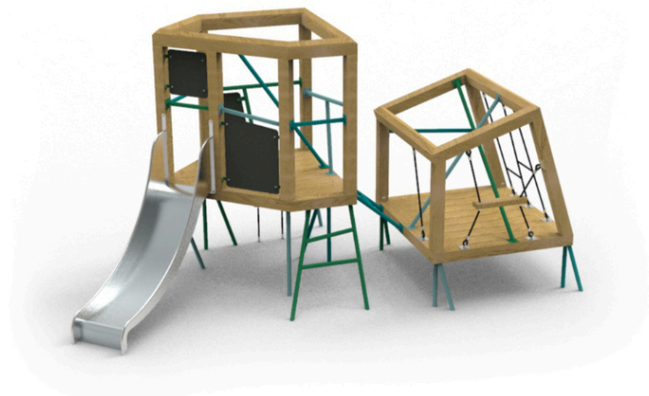

### Bloko I

#### Description of play elements

climbing towers construction, 1x slide, 3c rope ladder, 2x flooring, 7x handrail, 3x barrier, 3x tilted climbing pole, 2x ladder climb

<b>No. number</b>	DI-0200-00
<b>Age group</b>	3-14
<b>Size (m)</b>	4,7 x 2,3 x 2,3
<b>Required area (m)</b>	7,9 x 5,4
<b>Required area (m)</b>	7,9 x 5,4
<b>Fall-absorbing surface (m<sup>2</sup>)</b>	33
<b>Max. fall height (m)</b>	0,95
<b>Number of users</b>	7