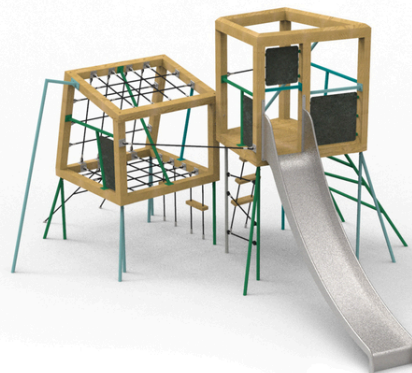

Description of play elements

climbing towers construction, 1x slide, 3x rope ladder, 2x flooring, 2x walkable net, 5x handrail, 4x barrier, 2x tilted climbing pole, 1x rope climb with...

No. number	DI-0600-00
Age group	3-14
Size (m)	5,8 x 4,2 x 2,9
Required area (m)	9,2 x 7,2
Fall-absorbing surface (m ²)	42
Max. fall height (m)	2,3
Number of users	9