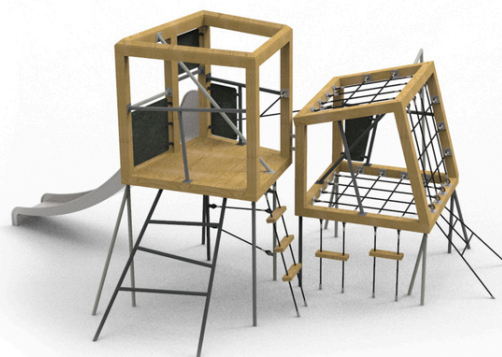

Description of play elements

climbing towers construction, 1x slide, 3x rope ladder, 2x flooring, 2x walkable net, 5x handrail, 4x barrier, 2x tilted climbing pole, 1x rope climb with...

No. number	DI-0600-00
Age group	3-14
Size (m)	5,8 x 4,2 x 2,9
Required area (m)	9,2 x 7,2
Fall-absorbing surface (m ²)	42
Max. fall height (m)	2,3
Number of users	9