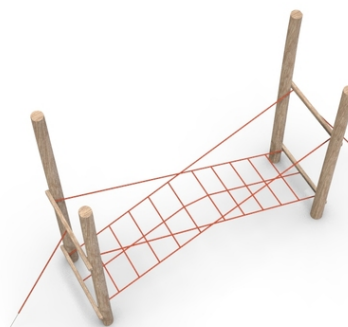

## Woody Doo

#### Description of play elements

4x acacia stand, 2x climb over rope climb

No. number	WD-0603-00
Age group	3 - 14
Size (m)	5,2 x 1,2 x 2,8
Required area (m)	6,3 x 4,1
Fall-absorbing surface (m <sup>2</sup> )	23
Max. fall height (m)	0,95
Number of users	3