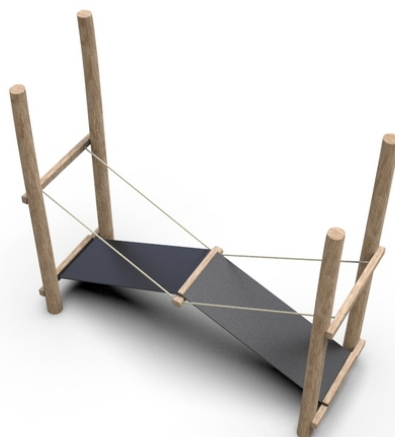

Woody Doo

Brige 03

Description of play elements

4x acacia stand, 1x hanged rubber belt

No. number	WD-0605-00
Age group	3 - 14
Size (m)	3,3 x 1,2 x 2,8
Required area (m)	6,3 x 4,1
Fall-absorbing surface (m²)	24
Max. fall height (m)	0,95
Number of users	3

The visualisations are informative.