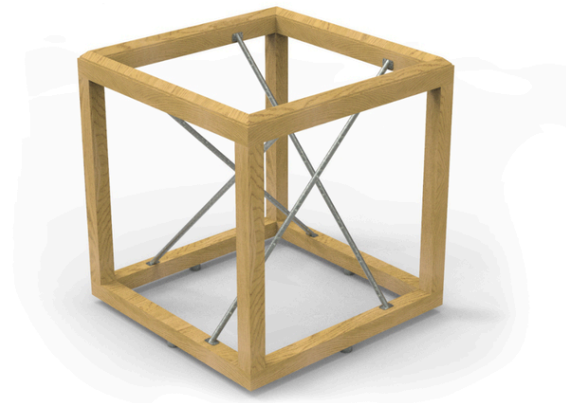

cube construction, 4x stainless pole

No. number	DI-0007-00
Age group	3 - 14
Size (m)	1,5 x 1,5 x 1,5
Required area (m)	4,5 x 4,5
Fall-absorbing surface (m²)	18
Max. fall height (m)	0,2
Number of users	4