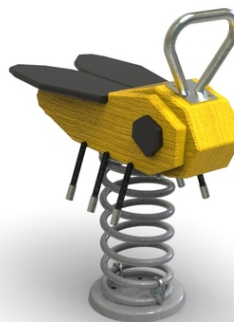

## Woody Doo

#### Description of play elements

wooden seat of swing in shape of fly, 1x metal spring

No. number	WD-0420-00
Age group	3 - 6
Size (m)	0,8 x 0,4 x 0,8
Required area (m)	2,8 x 2,4
Fall-absorbing surface (m <sup>2</sup> )	5,5
Number of users	1