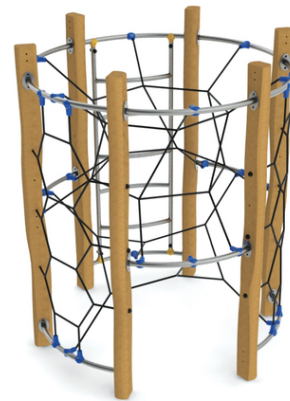

## Rob Roy

## Calum

### Description of play elements

1x bent ladder, 2x net climb with hexagonal network, 1x inner spatial web

No. number	RR-0140-00
Age group	3 - 14
Size (m)	2,2 x 2,2 x 2,4
Required area (m)	6,2 x 6,2
Fall-absorbing surface (m <sup>2</sup> )	30
Max. fall height (m)	2,3
Number of users	8