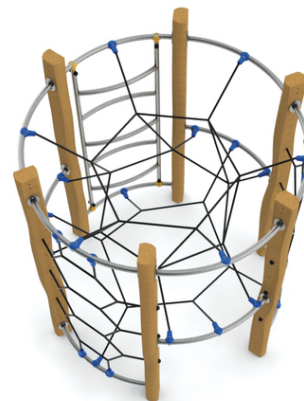

## Calum

### Description of play elements

1x bent ladder, 2x net climb with hexagonal network, 1x inner spatial web

No. number	RR-0140-00
Age group	3 - 14
Size (m)	2,2 x 2,2 x 2,4
Required area (m)	6,2 x 6,2
Fall-absorbing surface (m <sup>2</sup> )	30
Max. fall height (m)	2,3
Number of users	8