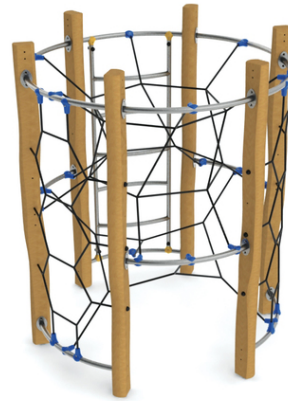

1x bent ladder, 2x net climb with hexagonal network, 1x inner spatial web

No. number	RR-0140-00
Age group	3 - 14
Size (m)	2,2 x 2,2 x 2,4
Required area (m)	6,2 x 6,2
Fall-absorbing surface (m²)	30
Max. fall height (m)	2,3
Number of users	8