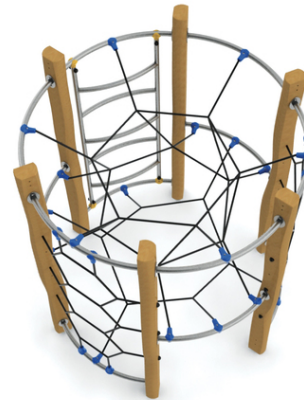

1x bent ladder, 2x net climb with hexagonal network, 1x inner spatial web

No. number	RR-0140-00
Age group	3 - 14
Size (m)	2,2 x 2,2 x 2,4
Required area (m)	6,2 x 6,2
Fall-absorbing surface (m²)	30
Max. fall height (m)	2,3
Number of users	8