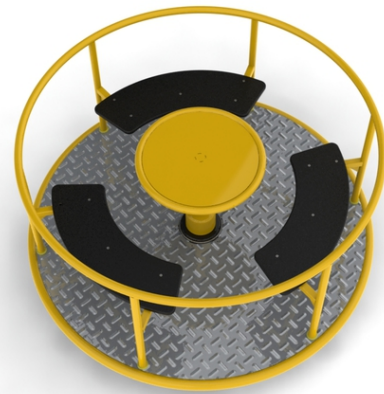

Description of play elements

steel carousel with three arc shaped plastic seats, center wheel, round backrest - perimetric handle, with anti-slip floor from profiled aluminium sheet

No. number	KO-0108-00
Age group	2-6
Size (m)	1,5 x 1,5 x 0,7
Required area (m)	5,5 x 5,5
Fall-absorbing surface (m²)	24
Max. fall height (m)	do 0,6
Number of users	2