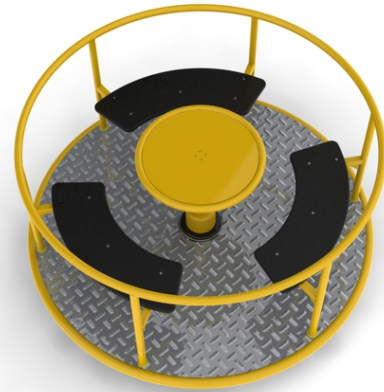

### Carousel LC-A

#### Description of play elements

steel carousel with three arc shaped plastic seats, center wheel, round backrest - perimetric handle, with anti-slip floor from profiled aluminium sheet

<b>No. number</b>	KO-0108-00
<b>Age group</b>	2-6
<b>Size (m)</b>	1,5 x 1,5 x 0,7
<b>Required area (m)</b>	5,5 x 5,5
<b>Fall-absorbing surface (m<sup>2</sup>)</b>	24
<b>Max. fall height (m)</b>	do 0,6
<b>Number of users</b>	2