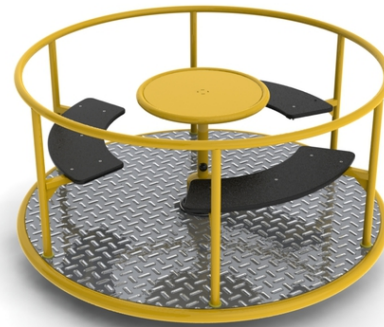

Description of play elements

steel carousel with three arc shaped plastic seats, center wheel, round backrest - perimetric handle, with anti-slip floor from profiled aluminium sheet

No. number	KO-0108-00
Age group	2-6
Size (m)	1,5 x 1,5 x 0,7
Required area (m)	5,5 x 5,5
Fall-absorbing surface (m²)	24
Max. fall height (m)	do 0,6
Number of users	2