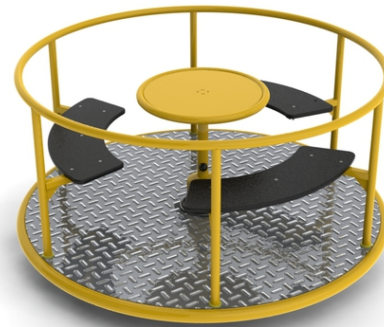

### Carousel LC-A

#### Description of play elements

steel carousel with three arc shaped plastic seats, center wheel, round backrest - perimetric handle, with anti-slip floor from profiled aluminium sheet

<b>No. number</b>	KO-0108-00
<b>Age group</b>	2-6
<b>Size (m)</b>	1,5 x 1,5 x 0,7
<b>Required area (m)</b>	5,5 x 5,5
<b>Fall-absorbing surface (m<sup>2</sup>)</b>	24
<b>Max. fall height (m)</b>	do 0,6
<b>Number of users</b>	2