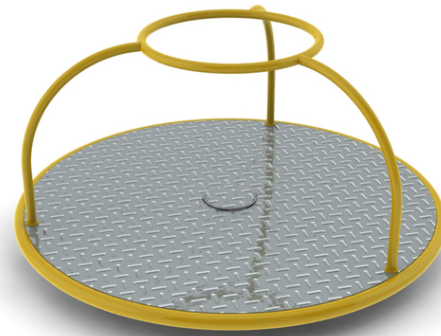

steel carousel with three arc shaped handles, circular central handle and anti-slip floor from profiled aluminum sheet

No. number	KO-0126-00
Age group	2-6
Size (m)	1,5 x 1,5 x 0,7
Required area (m)	5,5 x 5,5
Fall-absorbing surface (m²)	24
Max. fall height (m)	do 0,6
Number of users	3