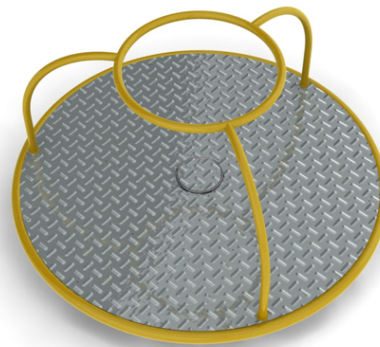

steel carousel with three arc shaped handles, circular central handle and anti-slip floor from profiled aluminum sheet

No. number	KO-0126-00
Age group	2-6
Size (m)	1,5 x 1,5 x 0,7
Required area (m)	5,5 x 5,5
Fall-absorbing surface (m²)	24
Max. fall height (m)	do 0,6
Number of users	3