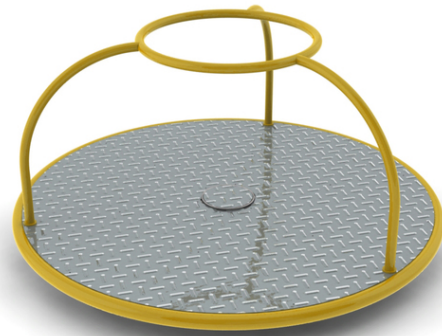

Moveo

Carousel LC-C

Description of play elements

steel carousel with three arc shaped handles, circular central handle and anti-slip floor from profiled aluminum sheet

No. number	KO-0126-00
Age group	2-6
Size (m)	1,5 x 1,5 x 0,7
Required area (m)	5,5 x 5,5
Fall-absorbing surface (m²)	24
Max. fall height (m)	do 0,6
Number of users	3