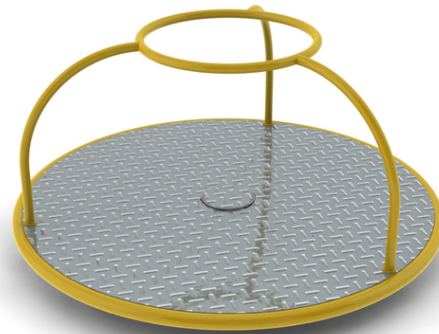

steel carousel with three arc shaped handles, circular central handle and anti-slip floor from profiled aluminum sheet

No. number	KO-0126-00
Age group	2-6
Size (m)	1,5 x 1,5 x 0,7
Required area (m)	5,5 x 5,5
Fall-absorbing surface (m²)	24
Max. fall height (m)	do 0,6
Number of users	3