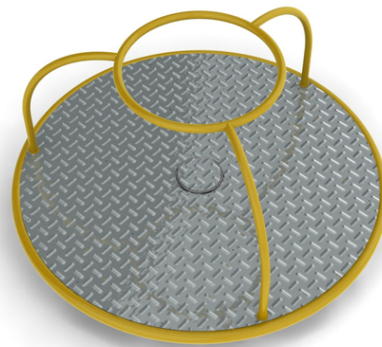

Moveo

Carousel LC-C

Description of play elements

steel carousel with three arc shaped handles, circular central handle and anti-slip floor from profiled aluminum sheet

No. number	KO-0126-00
Age group	2-6
Size (m)	1,5 x 1,5 x 0,7
Required area (m)	5,5 x 5,5
Fall-absorbing surface (m²)	24
Max. fall height (m)	do 0,6
Number of users	3