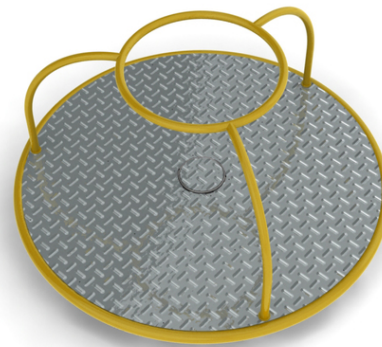

steel carousel with three arc shaped handles, circular central handle and anti-slip floor from profiled aluminum sheet

No. number	KO-0126-00
Age group	2-6
Size (m)	1,5 x 1,5 x 0,7
Required area (m)	5,5 x 5,5
Fall-absorbing surface (m²)	24
Max. fall height (m)	do 0,6
Number of users	3