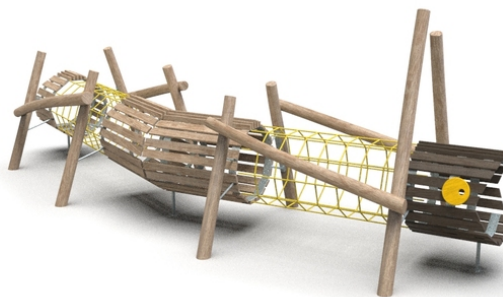

## Woody Doo

### Centi

#### Description of play elements

centipede tunnel construction on wooden stands, 2x rope tunnel

<b>No. number</b>	WD-0306-00
<b>Age group</b>	3 - 14
<b>Size (m)</b>	8 x 2,8 x 2,5
<b>Required area (m)</b>	11 x 5,3
<b>Fall-absorbing surface (m<sup>2</sup>)</b>	48
<b>Max. fall height (m)</b>	1,3
<b>Number of users</b>	6