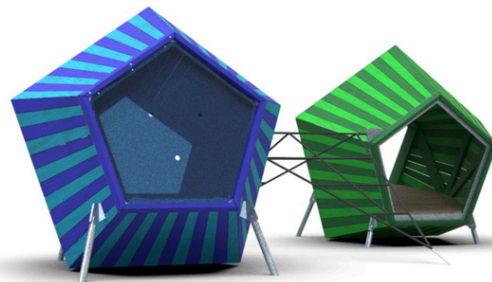

2x cocoon construction, 1x tilted climbable net

No. number	KK-0001-00
Age group	3 - 14
Size (m)	4,3 x 3,2 x 1,7
Required area (m)	6,2 x 6,1
Fall-absorbing surface (m ²)	32
Max. fall height (m)	0,9
Number of users	6