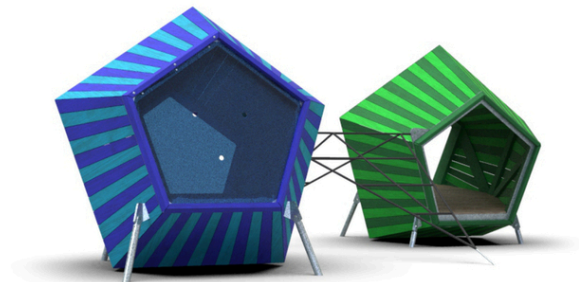

2x cocoon construction, 1x tilted climbable net

No. number	KK-0001-00
Age group	3 - 14
Size (m)	4,3 x 3,2 x 1,7
Required area (m)	6,2 x 6,1
Fall-absorbing surface (m ²)	32
Max. fall height (m)	0,9
Number of users	6