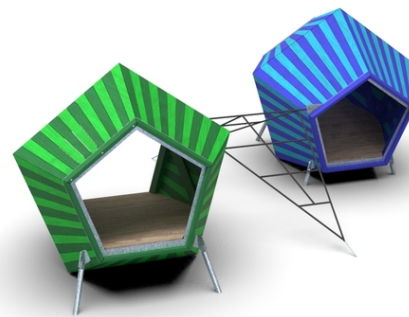

2x cocoon construction, 1x tilted climbable net

No. number	KK-0001-00
Age group	3 - 14
Size (m)	4,3 x 3,2 x 1,7
Required area (m)	6,2 x 6,1
Fall-absorbing surface (m ²)	32
Max. fall height (m)	0,9
Number of users	6