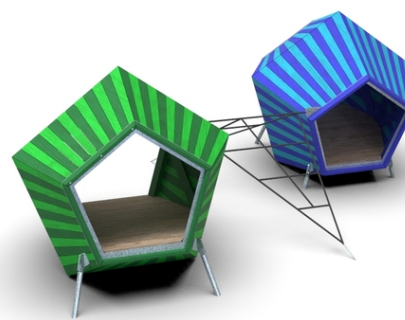

2x cocoon construction, 1x tilted climbable net

No. number	KK-0001-00
Age group	3 - 14
Size (m)	4,3 x 3,2 x 1,7
Required area (m)	6,2 x 6,1
Fall-absorbing surface (m ²)	32
Max. fall height (m)	0,9
Number of users	6