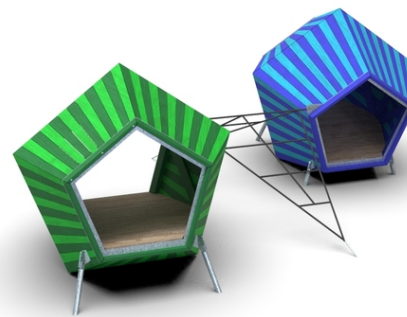

2x cocoon construction, 1x tilted climbable net

No. number	KK-0001-00
Age group	3 - 14
Size (m)	4,3 x 3,2 x 1,7
Required area (m)	6,2 x 6,1
Fall-absorbing surface (m ²)	32
Max. fall height (m)	0,9
Number of users	6