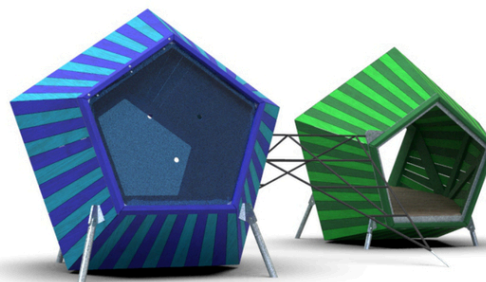

2x cocoon construction, 1x tilted climbable net

No. number	KK-0001-00
Age group	3 - 14
Size (m)	4,3 x 3,2 x 1,7
Required area (m)	6,2 x 6,1
Fall-absorbing surface (m ²)	32
Max. fall height (m)	0,9
Number of users	6