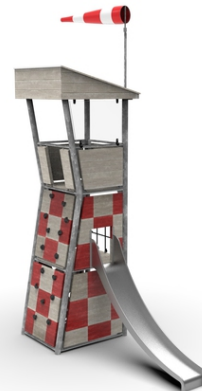

Description of play elements

climbing wall with holds, climbing wall with holes, net wall, slide, view point

No. number	XA-0040-00
Age group	3-14
Size (m)	1,7 x 3,9 x 5,6
Required area (m)	6,2 x 8,1
Fall-absorbing surface (m²)	39
Max. fall height (m)	3
Number of users	8