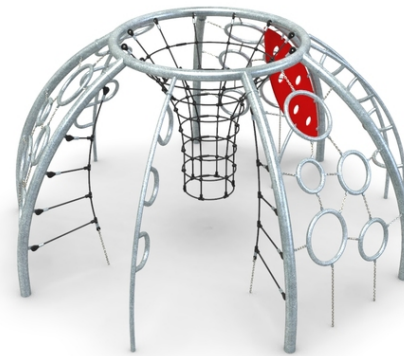

rope funnel, 3 circular climbs, arched ladder, inclined climbing wall, "S" ladder, semicircular ladder, rope climbs

| | |
|--|-----------------|
| No. number | PA-0510-00 |
| Age group | 3-14 |
| Size (m) | 4,7 x 4,7 x 2,3 |
| Required area (m) | 7,8 x 7,8 |
| Fall-absorbing surface (m ²) | 61 |
| Max. fall height (m) | 2,3 |
| Number of users | 15 |