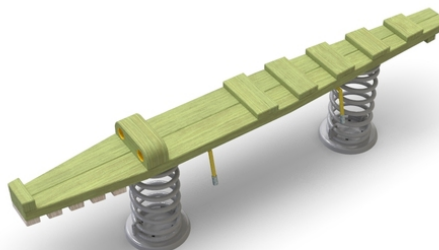

Woody Doo

Dile 01

Description of play elements

1x acacia crocodile, 2x spring

No. number	WD-0437-00
Age group	3 - 14
Size (m)	2,0 x 0,3 x 0,6
Required area (m)	5,0 x 3,3
Fall-absorbing surface (m²)	14
Max. fall height (m)	0,6
Number of users	2