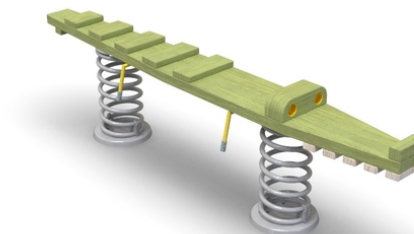

Woody Doo

Dile 01

Description of play elements

1x acacia crocodile, 2x spring

No. number	WD-0437-00
Age group	3 - 14
Size (m)	2,0 x 0,3 x 0,6
Required area (m)	5,0 x 3,3
Fall-absorbing surface (m²)	14
Max. fall height (m)	0,6
Number of users	2