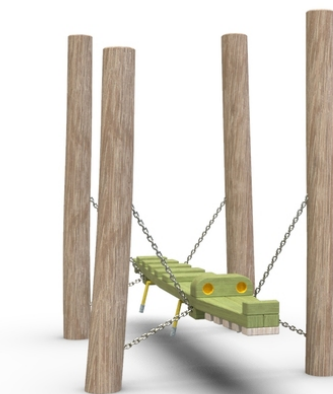

1x hanged acacia crocodile, 4x acacia stand

No. number	WD-0436-00
Age group	3 - 14
Size (m)	2,0 x 1,1 x 1,5
Required area (m)	5,0 x 5,8
Fall-absorbing surface (m²)	15,5
Max. fall height (m)	0,45
Number of users	2