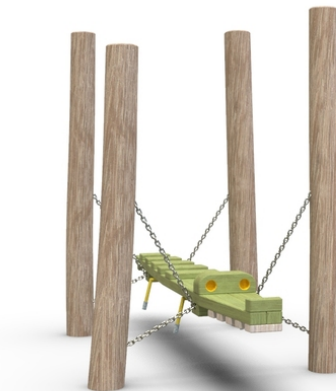

1x hanged acacia crocodile, 4x acacia stand

No. number	WD-0436-00
Age group	3 - 14
Size (m)	2,0 x 1,1 x 1,5
Required area (m)	5,0 x 5,8
Fall-absorbing surface (m²)	15,5
Max. fall height (m)	0,45
Number of users	2