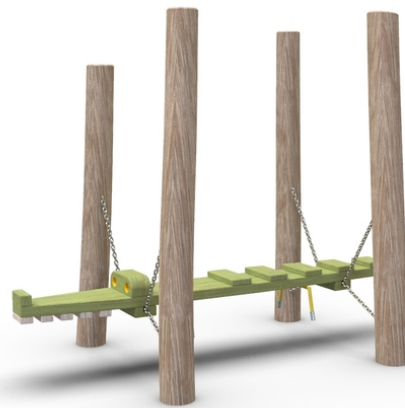

Woody Doo

Dile 02

Description of play elements

1x hanged acacia crocodile, 4x acacia stand

No. number	WD-0436-00
Age group	3 - 14
Size (m)	2,0 x 1,1 x 1,5
Required area (m)	5,0 x 5,8
Fall-absorbing surface (m²)	15,5
Max. fall height (m)	0,45
Number of users	2

The visualisations are informative.