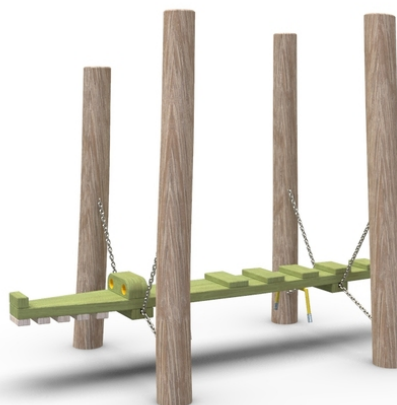

1x hanged acacia crocodile, 4x acacia stand

No. number	WD-0436-00
Age group	3 - 14
Size (m)	2,0 x 1,1 x 1,5
Required area (m)	5,0 x 5,8
Fall-absorbing surface (m²)	15,5
Max. fall height (m)	0,45
Number of users	2