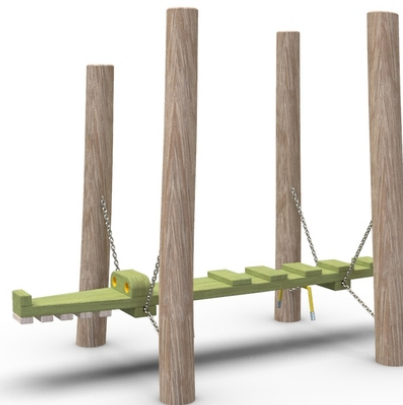

1x hanged acacia crocodile, 4x acacia stand

No. number	WD-0436-00
Age group	3 - 14
Size (m)	2,0 x 1,1 x 1,5
Required area (m)	5,0 x 5,8
Fall-absorbing surface (m²)	15,5
Max. fall height (m)	0,45
Number of users	2