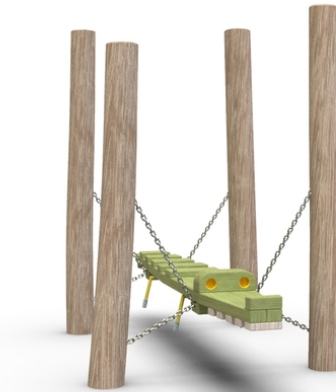

Woody Doo

Dile 02

Description of play elements

1x hanged acacia crocodile, 4x acacia stand

No. number	WD-0436-00
Age group	3 - 14
Size (m)	2,0 x 1,1 x 1,5
Required area (m)	5,0 x 5,8
Fall-absorbing surface (m²)	15,5
Max. fall height (m)	0,45
Number of users	2