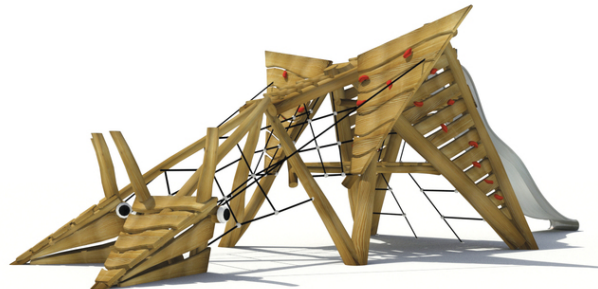

Description of play elements

Slide, climbing nets 4x, climbing wall with holds 4x, slanting ladder, hidden floor, head balancing element 2x, rope ladder 3x, holding ropes 2x, vertical...

No. number	BA-0347-00
Age group	3-14
Size (m)	8,3 x 2,6 x 3,0
Required area (m)	11,8 x 7,0
Fall-absorbing surface (m ²)	55
Max. fall height (m)	3
Number of users	20