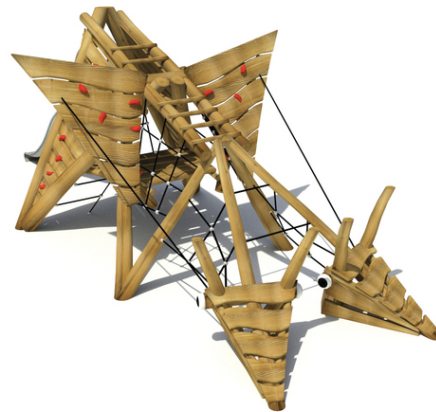

Description of play elements

Slide, climbing nets 4x, climbing wall with holds 4x, slanting ladder, hidden floor, head balancing element 2x, rope ladder 3x, holding ropes 2x, vertical...

No. number	BA-0347-00
Age group	3-14
Size (m)	8,3 x 2,6 x 3,0
Required area (m)	11,8 x 7,0
Fall-absorbing surface (m ²)	55
Max. fall height (m)	3
Number of users	20