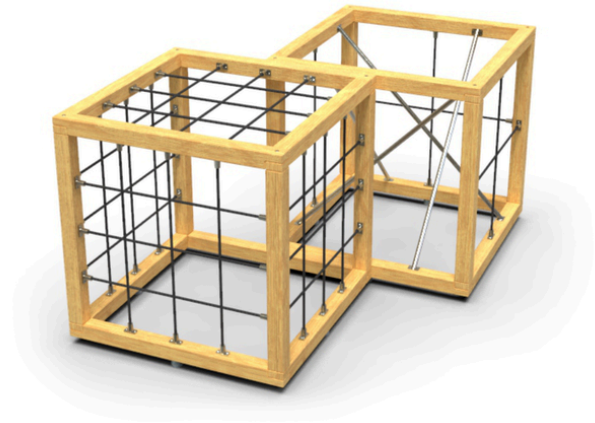

2x climbing element construction, 3x vertical climbable net, 1x horizontal climbable net, 4x tilted climbing pole, 3x climbable net cross

No. number	DI-0330-00
Age group	3-14
Size (m)	2,2 x 2,9 x 1,5
Required area (m)	5,2 x 5,9
Fall-absorbing surface (m²)	26
Max. fall height (m)	1,5
Number of users	8