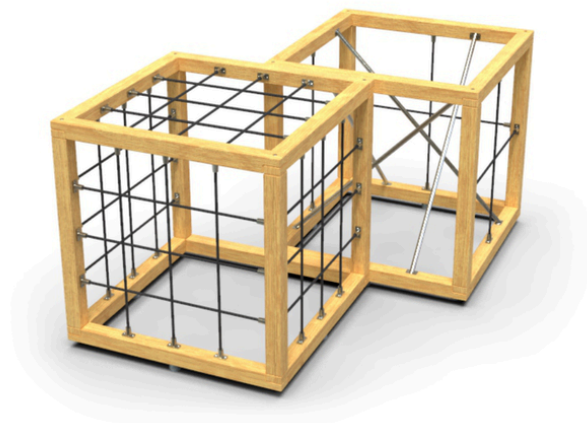

### Description of play elements

2x climbing element construction, 3x vertical climbable net, 1x horizontal climbable net, 4x tilted climbing pole, 3x climbable net cross

<b>No. number</b>	DI-0330-00
<b>Age group</b>	3-14
<b>Size (m)</b>	2,2 x 2,9 x 1,5
<b>Required area (m)</b>	5,2 x 5,9
<b>Fall-absorbing surface (m<sup>2</sup>)</b>	26
<b>Max. fall height (m)</b>	1,5
<b>Number of users</b>	8