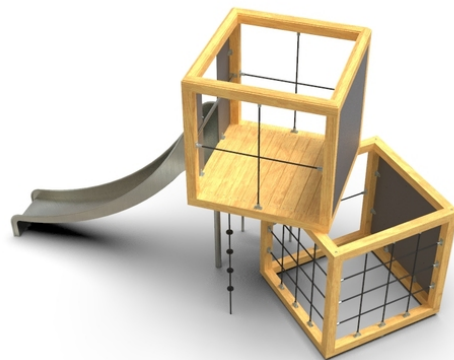

Dikulo

Duplo

Description of play elements

2x climbing element construction, 1x slide, 1x ladder, 1x net cross, 1x vertical climbable net, 1x climbing rope with grips, 4x barrier

No. number	DI-0340-00
Age group	3-14
Size (m)	5,1 x 2,1 x 3,0
Required area (m)	8,6 x 5,1
Fall-absorbing surface (m²)	30
Max. fall height (m)	1,6
Number of users	5