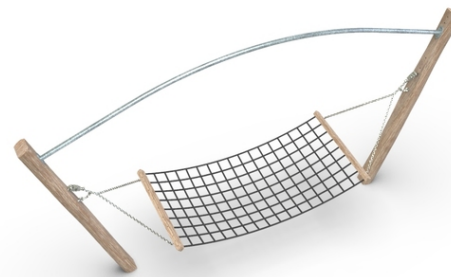

## Rob Roy Natura

#### Description of play elements

2x acacia stand, 1x net hammock, 1x support pole

No. number	RR-0302-00
Age group	3 - 14
Size (m)	4,1 x 1,0 x 1,7
Required area (m)	4,1 x 5,3
Fall-absorbing surface (m <sup>2</sup> )	16
Max. fall height (m)	0,95
Number of users	2