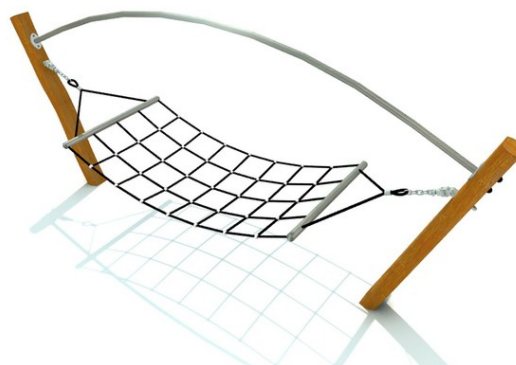

Description of play elements

2x acacia stand, 1x net hammock, 1x support pole

No. number	RR-0302-00
Age group	3 - 14
Size (m)	4,1 x 1,0 x 1,7
Required area (m)	4,1 x 5,3
Fall-absorbing surface (m ²)	16
Max. fall height (m)	0,95
Number of users	2