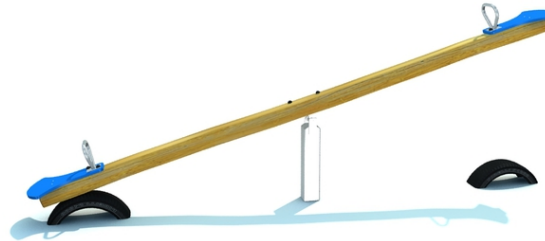

#### Description of play elements

rocking swing construction, 2x seat, 2x metal handle, 2x tire (option of rubber stops for extra charge)

<b>No. number</b>	RR-0122-00
<b>Age group</b>	3 - 14
<b>Size (m)</b>	4,0 x 0,4 x 0,9
<b>Required area (m)</b>	6,0 x 2,4
<b>Fall-absorbing surface (m<sup>2</sup>)</b>	13
<b>Max. fall height (m)</b>	0,95
<b>Number of users</b>	2