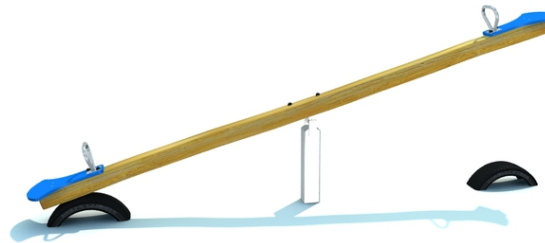

rocking swing construction, 2x seat, 2x metal handle, 2x tire (option of rubber stops for extra charge)

No. number	RR-0122-00
Age group	3 - 14
Size (m)	4,0 x 0,4 x 0,9
Required area (m)	6,0 x 2,4
Fall-absorbing surface (m²)	13
Max. fall height (m)	0,95
Number of users	2