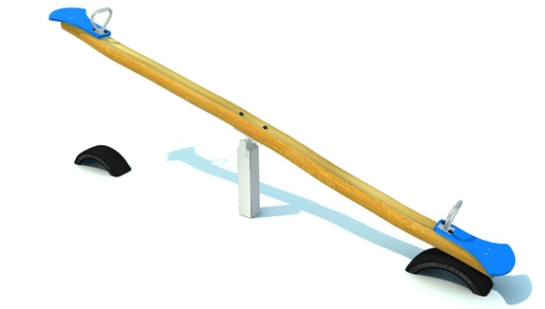

#### Description of play elements

rocking swing construction, 2x seat, 2x metal handle, 2x tire (option of rubber stops for extra charge)

<b>No. number</b>	RR-0122-00
<b>Age group</b>	3 - 14
<b>Size (m)</b>	4,0 x 0,4 x 0,9
<b>Required area (m)</b>	6,0 x 2,4
<b>Fall-absorbing surface (m<sup>2</sup>)</b>	13
<b>Max. fall height (m)</b>	0,95
<b>Number of users</b>	2