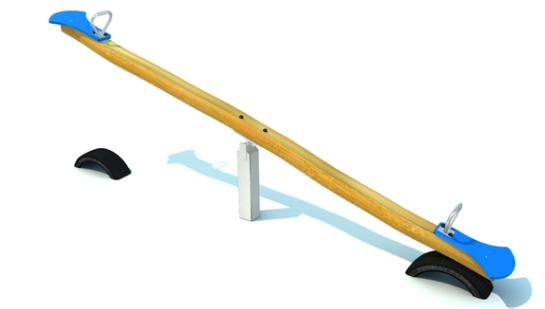

rocking swing construction, 2x seat, 2x metal handle, 2x tire (option of rubber stops for extra charge)

No. number	RR-0122-00
Age group	3 - 14
Size (m)	4,0 x 0,4 x 0,9
Required area (m)	6,0 x 2,4
Fall-absorbing surface (m²)	13
Max. fall height (m)	0,95
Number of users	2