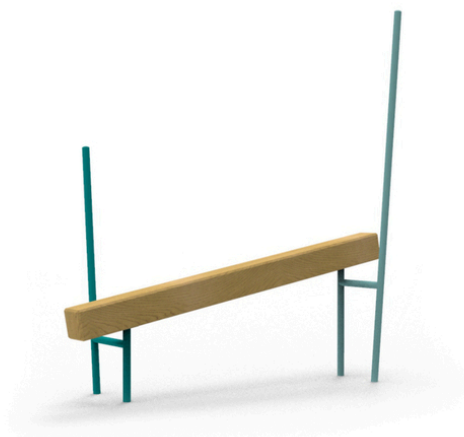

Dikulo

Ekvilibro I

Description of play elements

tilted balance log, 2x metal handle

No. number	DI-0190-00
Age group	3-14
Size (m)	2,0 x 0,9 x 1,8
Required area (m)	3,9 x 5,0
Fall-absorbing surface (m²)	15
Max. fall height (m)	0,6
Number of users	1