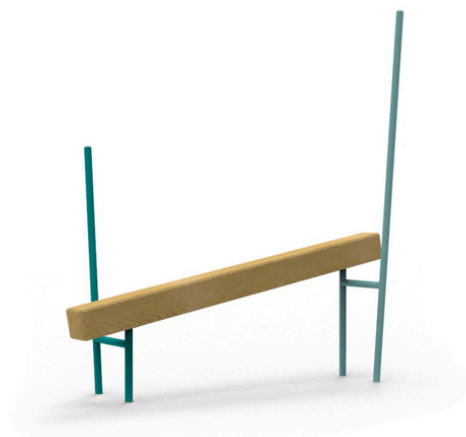

Dikulo

Ekvilibro I

Description of play elements

tilted balance log, 2x metal handle

No. number	DI-0190-00
Age group	3-14
Size (m)	2,0 x 0,9 x 1,8
Required area (m)	3,9 x 5,0
Fall-absorbing surface (m²)	15
Max. fall height (m)	0,6
Number of users	1