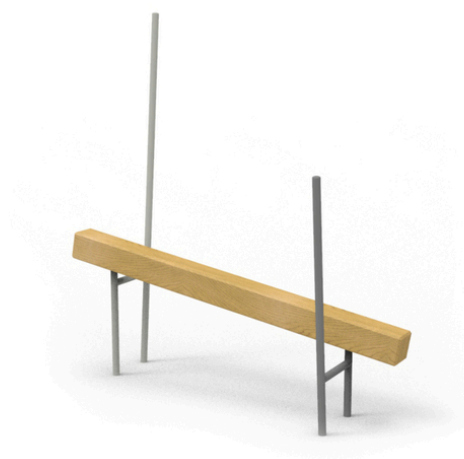

Dikulo

Ekvilibro I

Description of play elements

tilted balance log, 2x metal handle

No. number	DI-0190-00
Age group	3-14
Size (m)	2,0 x 0,9 x 1,8
Required area (m)	3,9 x 5,0
Fall-absorbing surface (m²)	15
Max. fall height (m)	0,6
Number of users	1