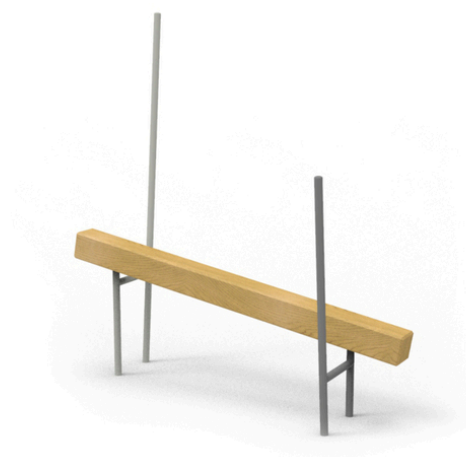

Dikulo

Ekvilibro I

Description of play elements

tilted balance log, 2x metal handle

No. number	DI-0190-00
Age group	3-14
Size (m)	2,0 x 0,9 x 1,8
Required area (m)	3,9 x 5,0
Fall-absorbing surface (m²)	15
Max. fall height (m)	0,6
Number of users	1