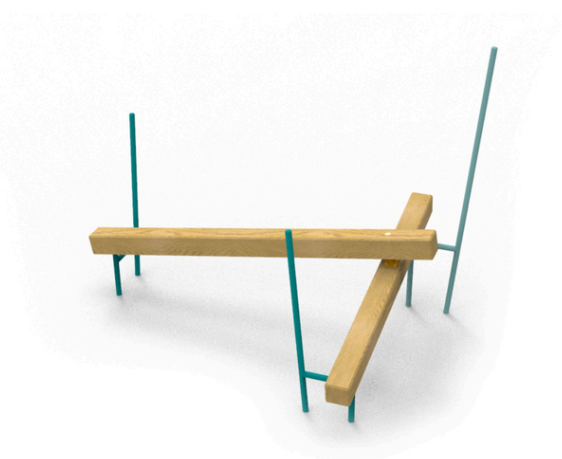

Description of play elements

2x tilted balance log, 3x metal handle

No. number	DI-0210-00
Age group	3-14
Size (m)	2,0 x 2,2 x 1,8
Required area (m)	5,0 x 5,2
Fall-absorbing surface (m ²)	19
Max. fall height (m)	0,6
Number of users	2