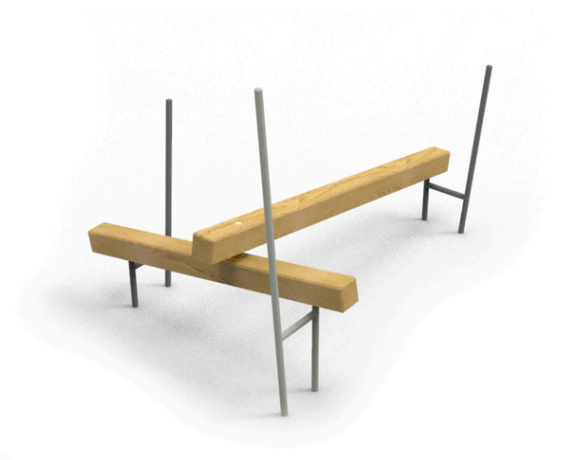

Description of play elements

2x tilted balance log, 3x metal handle

No. number	DI-0210-00
Age group	3-14
Size (m)	2,0 x 2,2 x 1,8
Required area (m)	5,0 x 5,2
Fall-absorbing surface (m ²)	19
Max. fall height (m)	0,6
Number of users	2