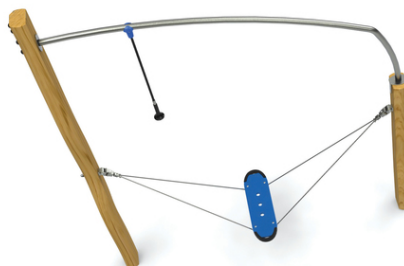

### Erse

#### Description of play elements

1x swing construction, hanged grip, 1x on chains hanged skateboard

<b>No. number</b>	RR-0055-00
<b>Age group</b>	3 - 14
<b>Size (m)</b>	0,9 x 2,6 x 3,7
<b>Required area (m)</b>	6,0 x 2,9
<b>Fall-absorbing surface (m<sup>2</sup>)</b>	13
<b>Max. fall height (m)</b>	0,95
<b>Number of users</b>	1