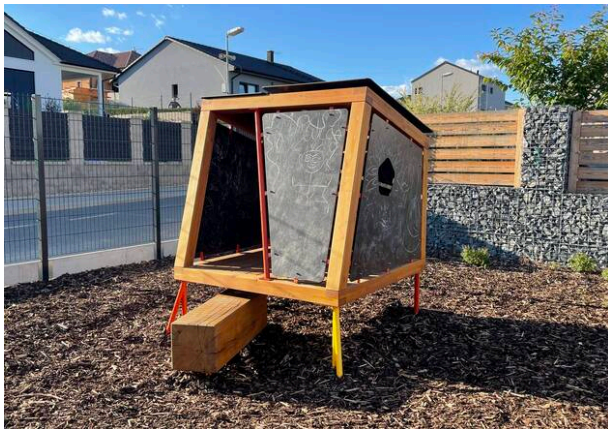

wooden house construction, 4x barrier, 1x wooden stair

No. number	DI-0240-00
Age group	3 - 14
Size (m)	1,6 x 2,1 x 1,8
Required area (m)	4,5 x 5,1
Fall-absorbing surface (m ²)	20
Max. fall height (m)	0,55
Number of users	4