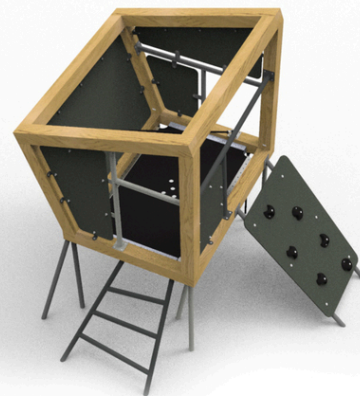

tower construction, 1x tilted climbing wall, 1x rope ladder, 1x metal climb, 5x barrier, 3x handrail

No. number	DI-0260-00
Age group	5-14
Size (m)	2,3 x 2,1 x 2,3
Required area (m)	5,1 x 5,3
Fall-absorbing surface (m ²)	22
Max. fall height (m)	0,95
Number of users	4