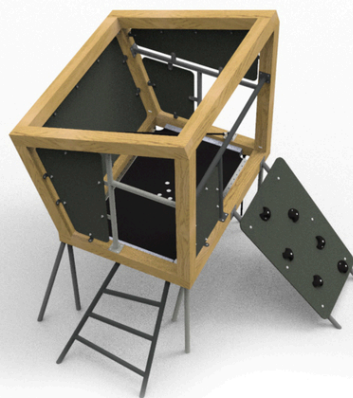

tower construction, 1x tilted climbing wall, 1x rope ladder, 1x metal climb, 5x barrier, 3x handrail

No. number	DI-0260-00
Age group	5-14
Size (m)	2,3 x 2,1 x 2,3
Required area (m)	5,1 x 5,3
Fall-absorbing surface (m ²)	22
Max. fall height (m)	0,95
Number of users	4