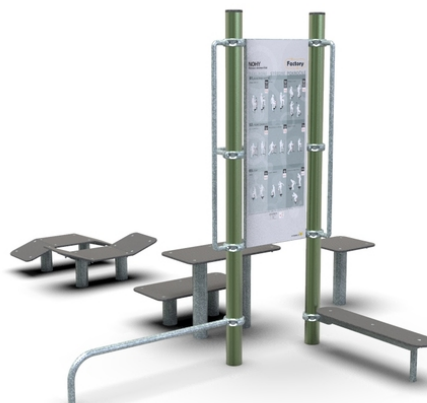

## Fitness program Factory ST2 metal

### Description of play elements

two metal stands, information board, bench, low railing, high step, steps with handrail, arched steps

<b>No. number</b>	FK-0002-00
<b>Age group</b>	nad 1,4 m výšky
<b>Size (m)</b>	4,4 x 3,0 x 2,3
<b>Required area (m)</b>	7,4 x 6,0
<b>Fall-absorbing surface (m<sup>2</sup>)</b>	31
<b>Max. fall height (m)</b>	0,7
<b>Number of users</b>	4