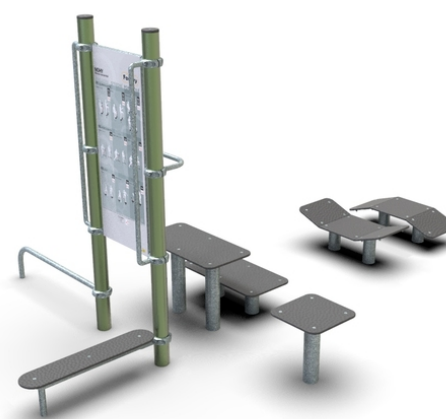

## Fitness program Factory ST2 metal

### Description of play elements

two metal stands, information board, bench, low railing, high step, steps with handrail, arched steps

<b>No. number</b>	FK-0002-00
<b>Age group</b>	nad 1,4 m výšky
<b>Size (m)</b>	4,4 x 3,0 x 2,3
<b>Required area (m)</b>	7,4 x 6,0
<b>Fall-absorbing surface (m<sup>2</sup>)</b>	31
<b>Max. fall height (m)</b>	0,7
<b>Number of users</b>	4