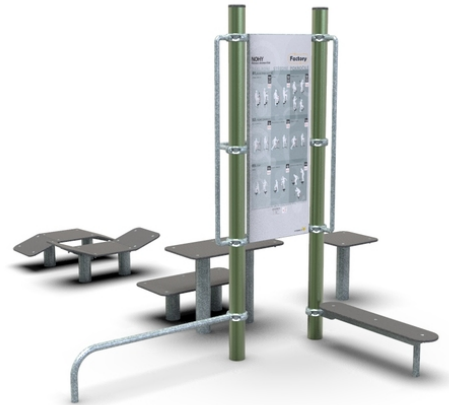

Description of play elements

two metal stands, information board, bench, low railing, high step, steps with handrail, arched steps

No. number	FK-0002-00
Age group	nad 1,4 m výšky
Size (m)	4,4 x 3,0 x 2,3
Required area (m)	7,4 x 6,0
Fall-absorbing surface (m²)	31
Max. fall height (m)	0,7
Number of users	4