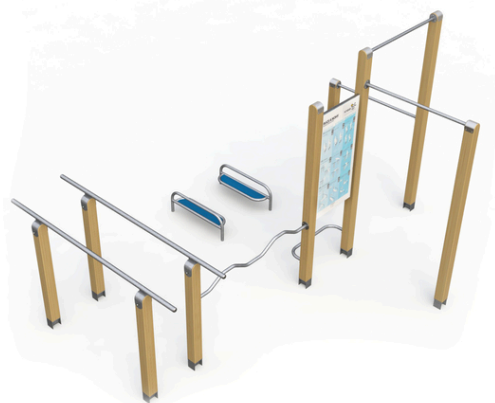

Description of play elements

nine wooden props, information board, low shaped trapeze, low trapeze, middle trapeze, high trapeze, low parallel bars combined with lower flat area,...

| | |
|----------------------|------------------|
| No. number | FI-0003-00 |
| Age group | nad 1,4 m výšky |
| Size (m) | 4,2 x 3,25 x 2,5 |
| Required area (m) | 7,7 x 6,6 |
| Max. fall height (m) | 1,4 |
| Number of users | 6 |

The visualisations are informative.