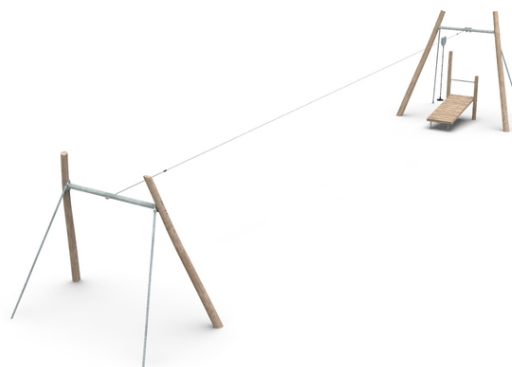

## Woody Doo

### Description of play elements

cableway with rubber seat and boarding ramp

No. number	RR-0521-00
Age group	3 - 14
Size (m)	22,6 x 4,2 x 3,3
Required area (m)	24,7 x 4,2
Fall-absorbing surface (m <sup>2</sup> )	92
Max. fall height (m)	0,95
Number of users	1