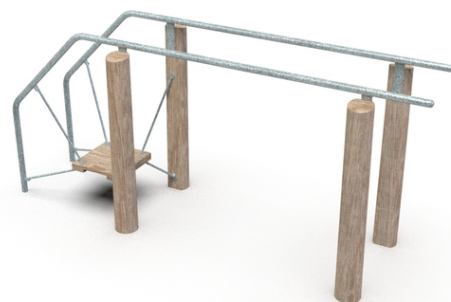

Description of play elements

2x bar, 1x suspended balancing platform

No. number	WF-0104-00
Age group	14+
Size (m)	3,0 x 0,9 x 1,3
Required area (m)	5,9 x 3,6
Fall-absorbing surface (m ²)	19
Max. fall height (m)	0,3
Number of users	1