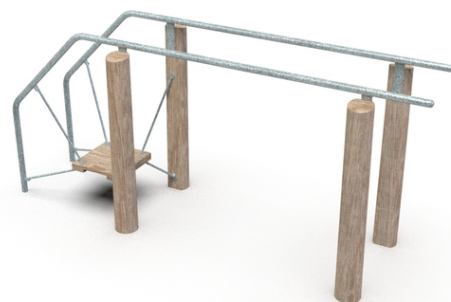

Fit balanc

Description of play elements

2x bar, 1x suspended balancing platform

No. number	WF-0104-00
Age group	14+
Size (m)	3,0 x 0,9 x 1,3
Required area (m)	5,9 x 3,6
Fall-absorbing surface (m ²)	19
Max. fall height (m)	0,3
Number of users	1