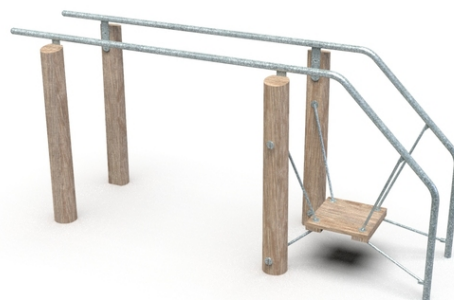

Description of play elements

2x bar, 1x suspended balancing platform

No. number	WF-0104-00
Age group	14+
Size (m)	3,0 x 0,9 x 1,3
Required area (m)	5,9 x 3,6
Fall-absorbing surface (m ²)	19
Max. fall height (m)	0,3
Number of users	1