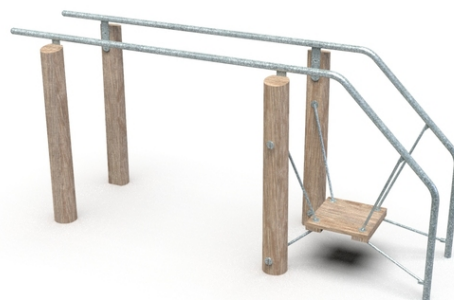

Fit balanc

Description of play elements

2x bar, 1x suspended balancing platform

No. number	WF-0104-00
Age group	14+
Size (m)	3,0 x 0,9 x 1,3
Required area (m)	5,9 x 3,6
Fall-absorbing surface (m ²)	19
Max. fall height (m)	0,3
Number of users	1