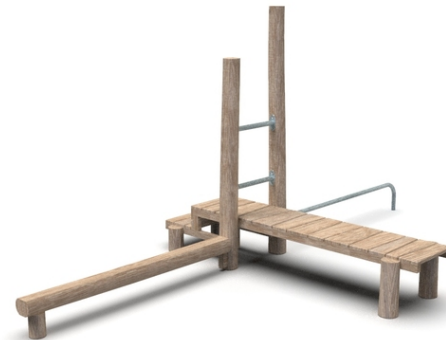

Fit Set

Description of play elements

1x exercise bench, 1x step, 1x horizontal balance bar, 2x horizontal support bar, 1x wooden balance bar

No. number	WF-0103-00
Age group	14+
Size (m)	4,7 x 2,7 x 1,8
Required area (m)	7,7 x 5,7
Fall-absorbing surface (m ²)	29
Max. fall height (m)	0,5
Number of users	3