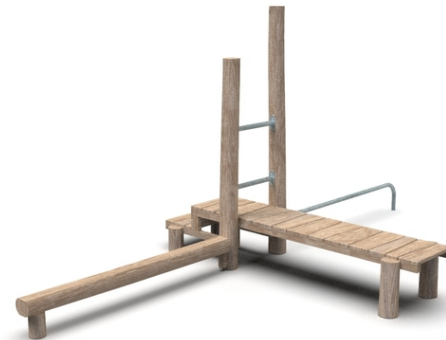

### Fit Set

#### Description of play elements

1x exercise bench, 1x step, 1x horizontal balance bar, 2x horizontal support bar, 1x wooden balance bar

No. number	WF-0103-00
Age group	14+
Size (m)	4,7 x 2,7 x 1,8
Required area (m)	7,7 x 5,7
Fall-absorbing surface (m <sup>2</sup> )	29
Max. fall height (m)	0,5
Number of users	3