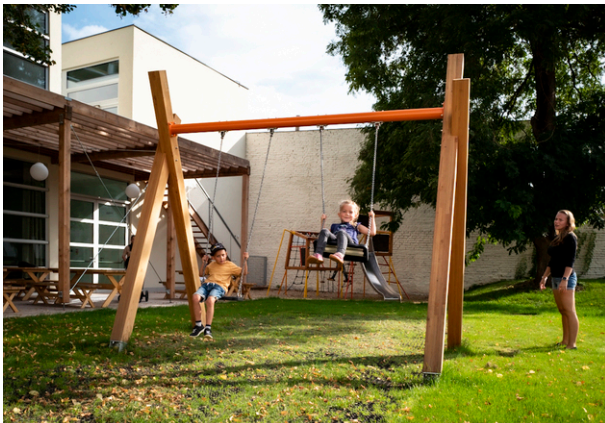

#### Description of play elements

frame swing construction, 2x seat

No. number	DI-0140-00
Age group	3-14
Size (m)	1,9 x 3,5 x 3,1
Required area (m)	8,1 x 3,5
Fall-absorbing surface (m <sup>2</sup> )	24
Max. fall height (m)	1,5
Number of users	2