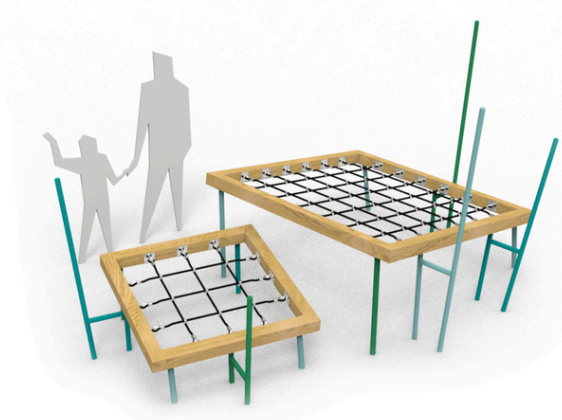

2x net frame, 2x horizontal walkable net, 5x support pole

No. number	DI-0230-00
Age group	3-14
Size (m)	3,8 x 2,3 x 2,0
Required area (m)	6,7 x 5,3
Fall-absorbing surface (m ²)	30
Max. fall height (m)	0,95
Number of users	5