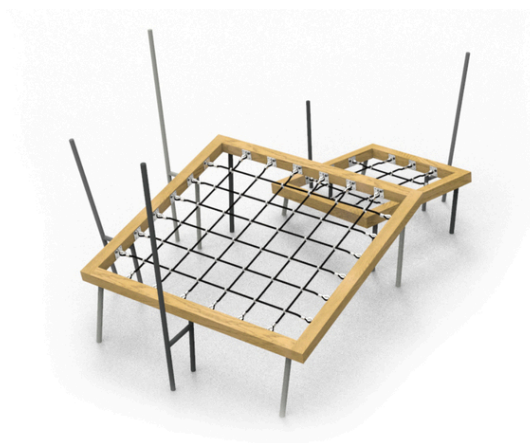

2x net frame, 2x horizontal walkable net, 5x support pole

No. number	DI-0230-00
Age group	3-14
Size (m)	3,8 x 2,3 x 2,0
Required area (m)	6,7 x 5,3
Fall-absorbing surface (m ²)	30
Max. fall height (m)	0,95
Number of users	5