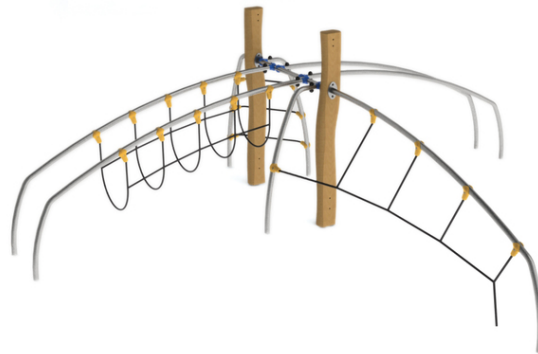

1x rope bridge, 1x rope climb, 1x bars, 1x tilted vertical net

No. number	RR-0136-00
Age group	3 - 14
Size (m)	4,7 x 4,0 x 1,6
Required area (m)	7,7 x 7,0
Fall-absorbing surface (m ²)	37
Max. fall height (m)	0,95
Number of users	5