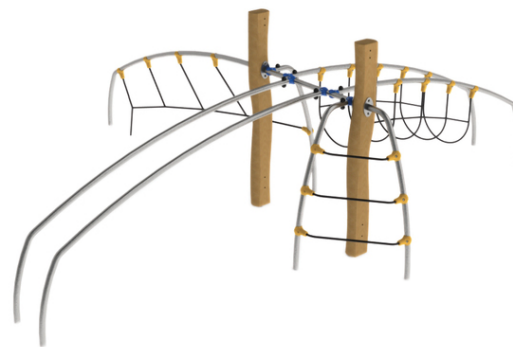

1x rope bridge, 1x rope climb, 1x bars, 1x tilted vertical net

No. number	RR-0136-00
Age group	3 - 14
Size (m)	4,7 x 4,0 x 1,6
Required area (m)	7,7 x 7,0
Fall-absorbing surface (m ²)	37
Max. fall height (m)	0,95
Number of users	5