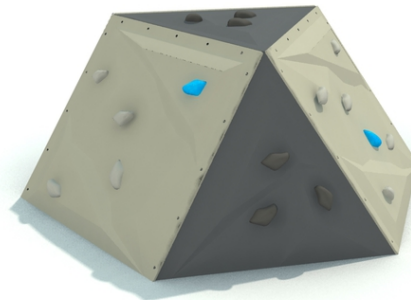

Climbing wall with holds, one height level

No. number	LS-0004-00
Age group	3 - 14
Size (m)	2,0 x 1,7 x 0,8
Required area (m)	5,0 x 4,7
Fall-absorbing surface (m ²)	19
Max. fall height (m)	0,8
Number of users	3