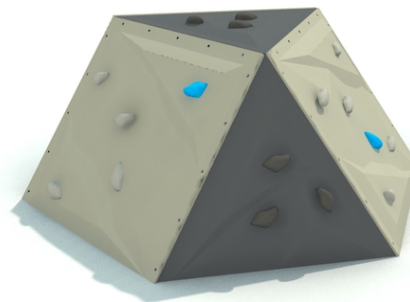

Climbing wall with holds, one height level

No. number	LS-0004-00
Age group	3 - 14
Size (m)	2,0 x 1,7 x 0,8
Required area (m)	5,0 x 4,7
Fall-absorbing surface (m ²)	19
Max. fall height (m)	0,8
Number of users	3