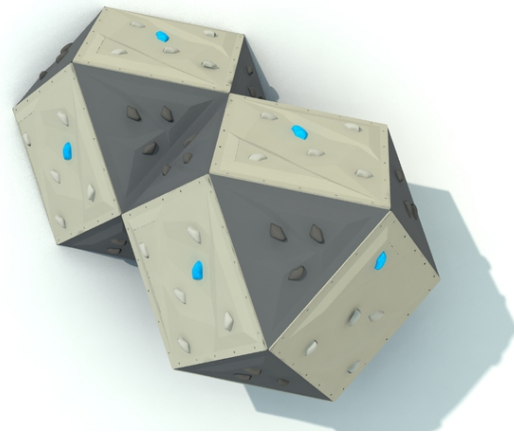

Modular climbing stone with various levels of difficulty, build with geometrical particles jointed in a space shape, two high levels

No. number	LS-0003-00
Age group	3 - 14
Size (m)	2,9 x 2,0 x 1,6
Required area (m)	5,9 x 5,0
Fall-absorbing surface (m²)	24,3
Max. fall height (m)	1,6
Number of users	6