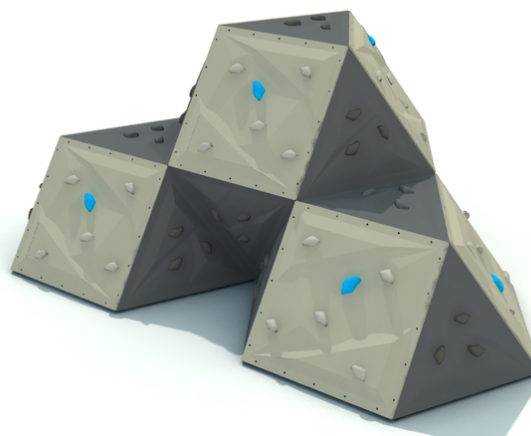

Modular climbing stone with various levels of difficulty, build with geometrical particles jointed in a space shape, two high levels

No. number	LS-0005-00
Age group	3 - 14
Size (m)	4,0 x 2,3 x 1,6
Required area (m)	7,0 x 5,3
Fall-absorbing surface (m ²)	29,6
Max. fall height (m)	1,6
Number of users	9