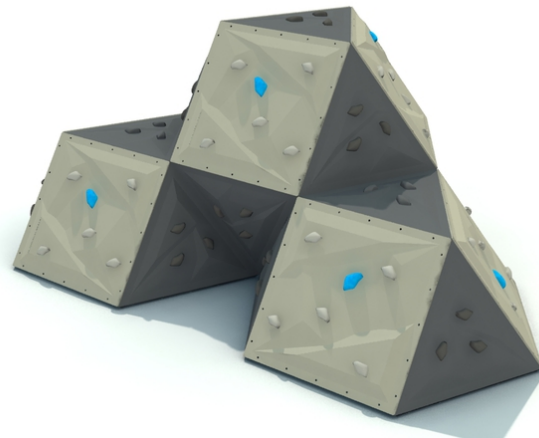

Modular climbing stone with various levels of difficulty, build with geometrical particles jointed in a space shape, two high levels

No. number	LS-0005-00
Age group	3 - 14
Size (m)	4,0 x 2,3 x 1,6
Required area (m)	7,0 x 5,3
Fall-absorbing surface (m ²)	29,6
Max. fall height (m)	1,6
Number of users	9